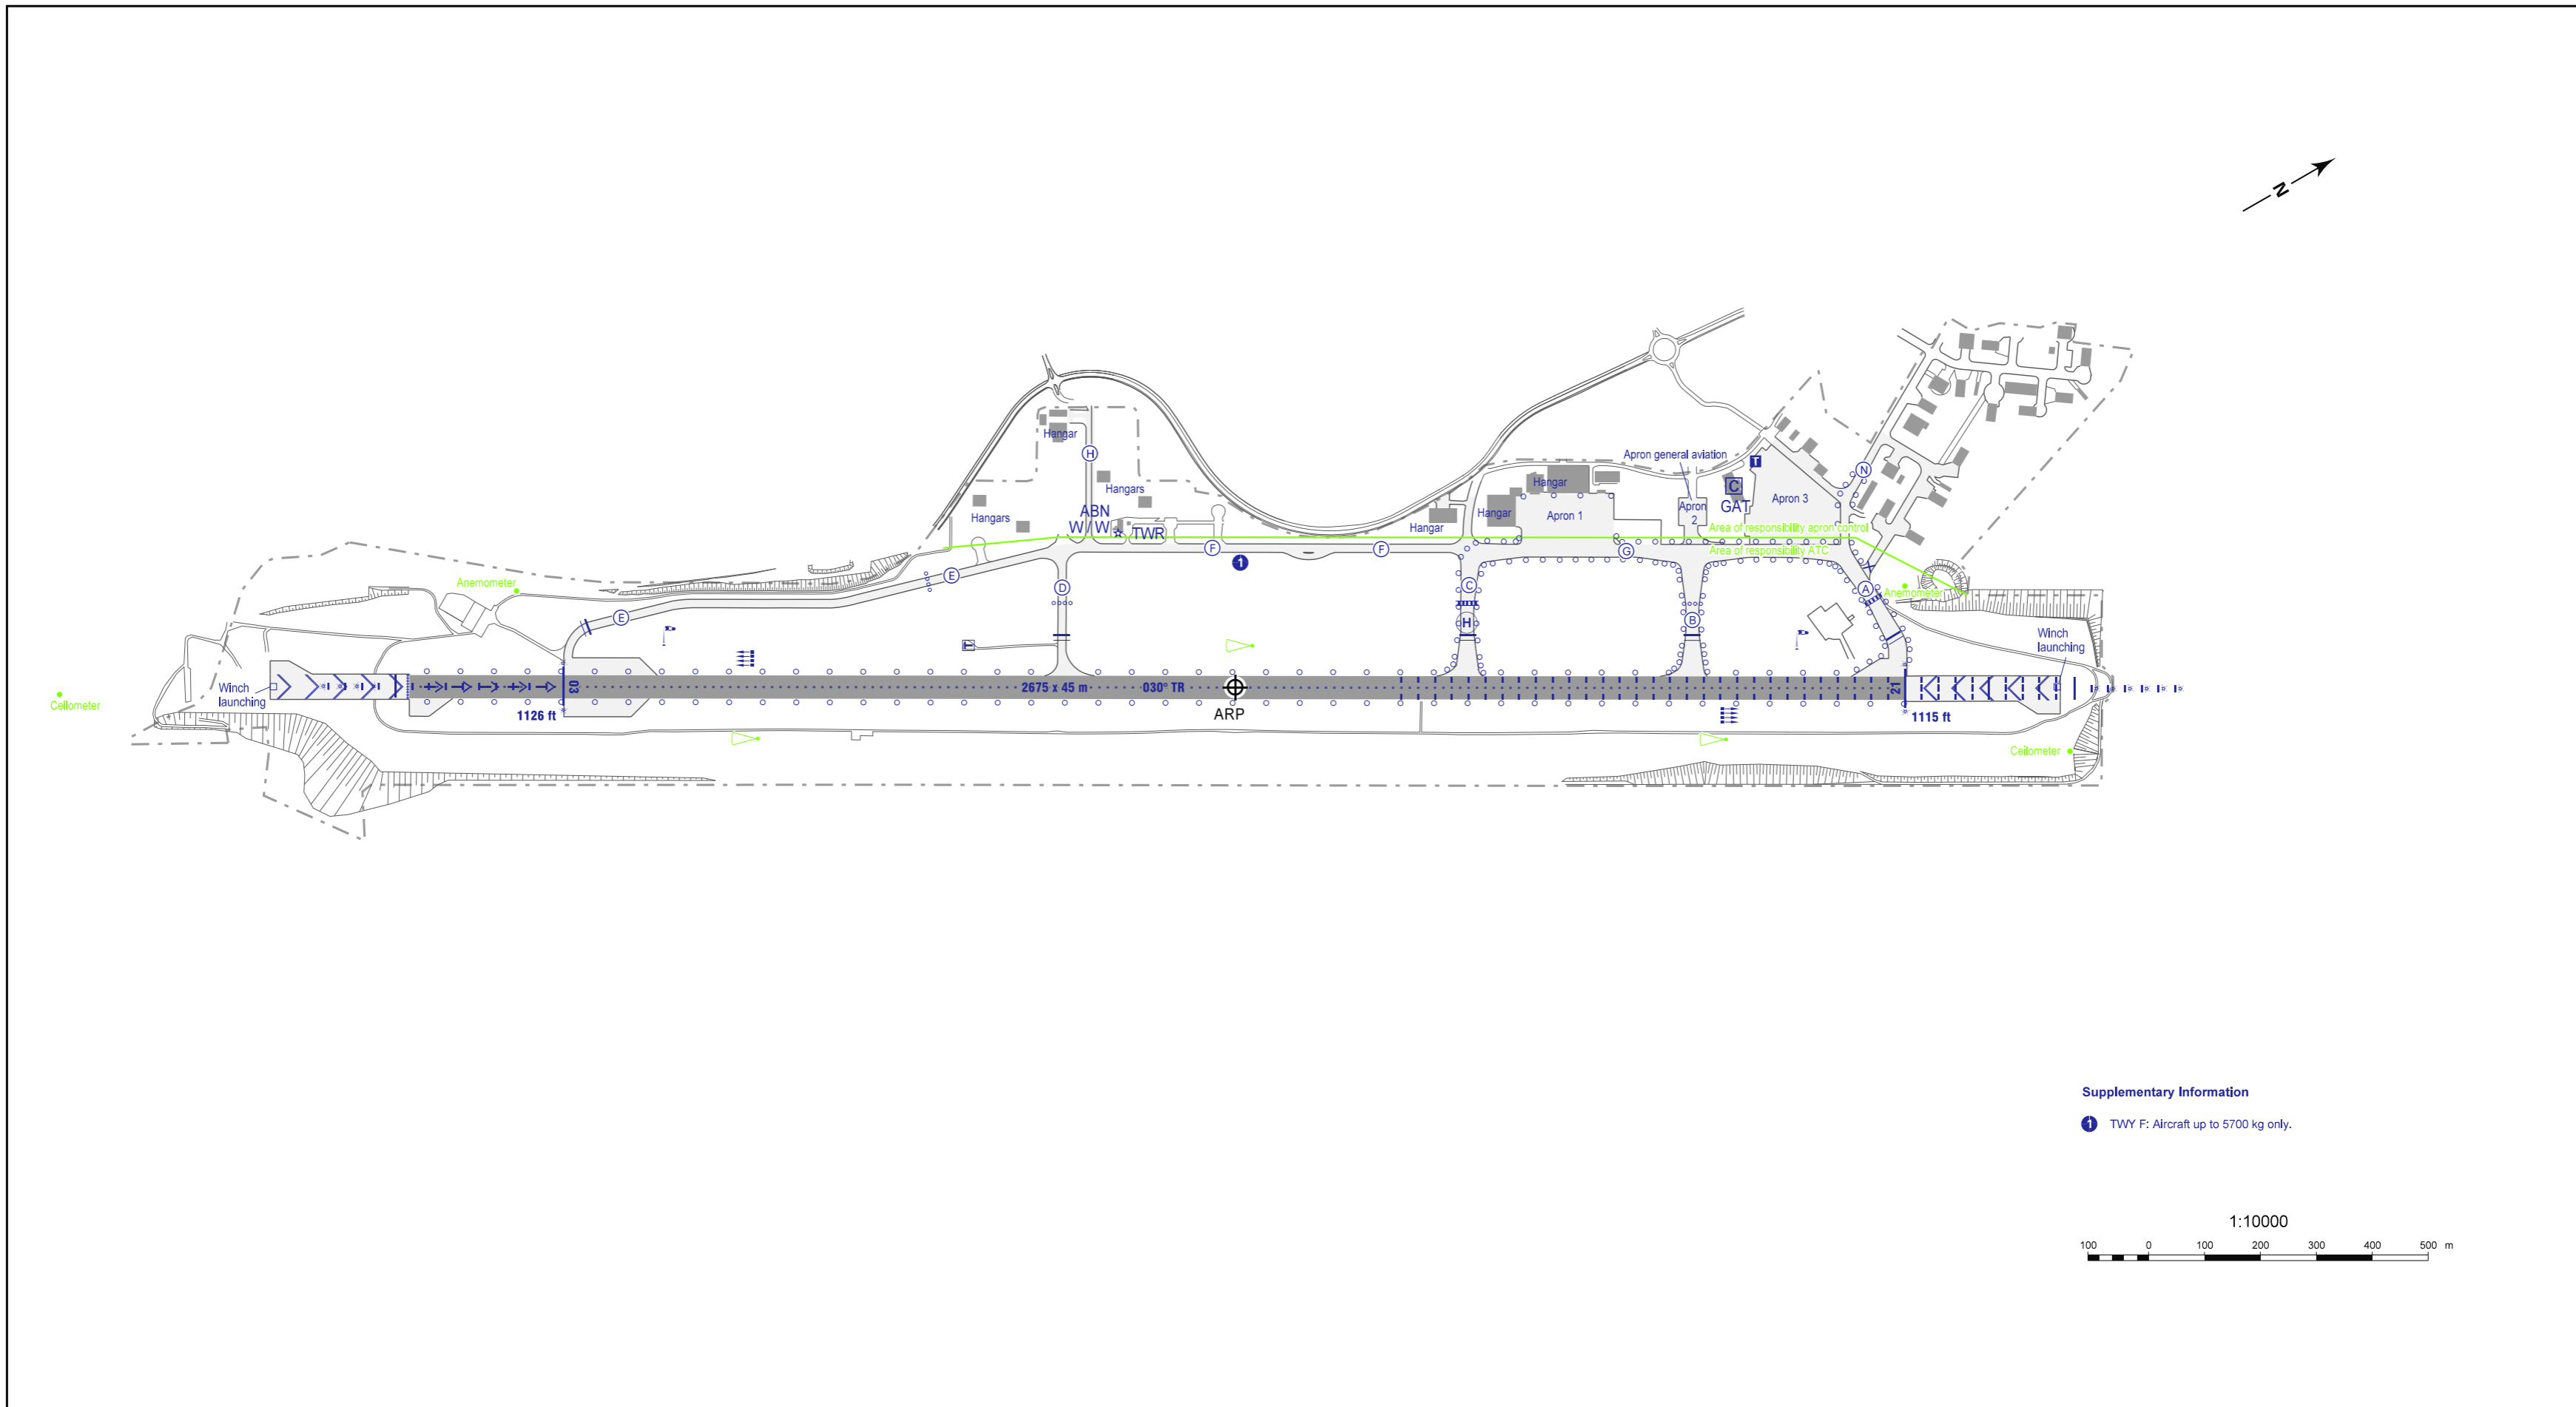

AERODROME CHART - ICAO

ARP 1132 ft	AERODROME
N 49° 12' 34.29"	ELEVATION
E 007° 24' 02.33"	1133 ft

ZWEIBRUECKEN

Correction: Declared distances removed, helipad, winch launching, boundary, topo.

Supplementary Information

- TWY F: Aircraft up to 5700 kg only.

1:10000